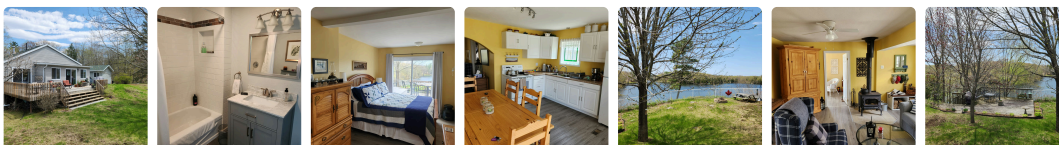

Scan to bid

Bidding starts at \$1

LOT 2 CATARAQUI GOLF CLUB KINGSTON - PRIVATE AND EXCLUSIVE GOLF EXPERIENCE VALUED AT \$400.00

As members guests, 2 people can enjoy a premium day on the greens at the prestigious Cataraqui Golf & Country Club. This private club package includes 18 holes of championship golf with cart and refreshments at the 19th Hole. This rare opportunity offers access to one of the most sought-after private clubs in Kingston, where the auction winners will be welcomed to play with Susan Creasy as her guests (Date and time to be mutually agreed upon based on availability and dress code in effect).
For more information, visit: <https://cataraqui.com/golf/>

Scan to bid

Bidding starts at \$1

LOT 9 1 WEEK STAY EAGLE LAKE COTTAGE - VALUED AT \$2000.00

Enjoy a 1-week stay at a stunning Eagle Lake cottage, DONATED by R. Holmes. Your perfect close by getaway from the everyday, surrounded by breathtaking nature, sparkling waters, and peaceful scenery. This retreat is ideal for relaxing mornings, lakeside adventures, and cozy evenings by the fire. Whether you're seeking tranquility or outdoor fun, this unforgettable getaway has it all! 1 QUEEN, 1 DOUBLE, 1 SINGLE COUCH AND ADDITIONAL OUTDOOR CAMPING SET UP FOR SLEEPING IF REQUIRED.

Scan to bid

Bidding starts at \$500.00

LOT 10 3 CUBIC YARDS OF PREMIUM MULCH DELIVERED - VALUED AT \$300.00

Enhance your outdoor space with 3 cubic yards of premium mulch delivered right to your door donated by Sydenham Landscaping— Includes delivery within a 30KM radius. Perfect for boosting curb appeal, retaining moisture, and giving your garden that fresh, polished look. Convenient, affordable, and hassle-free—your yard will thank you!